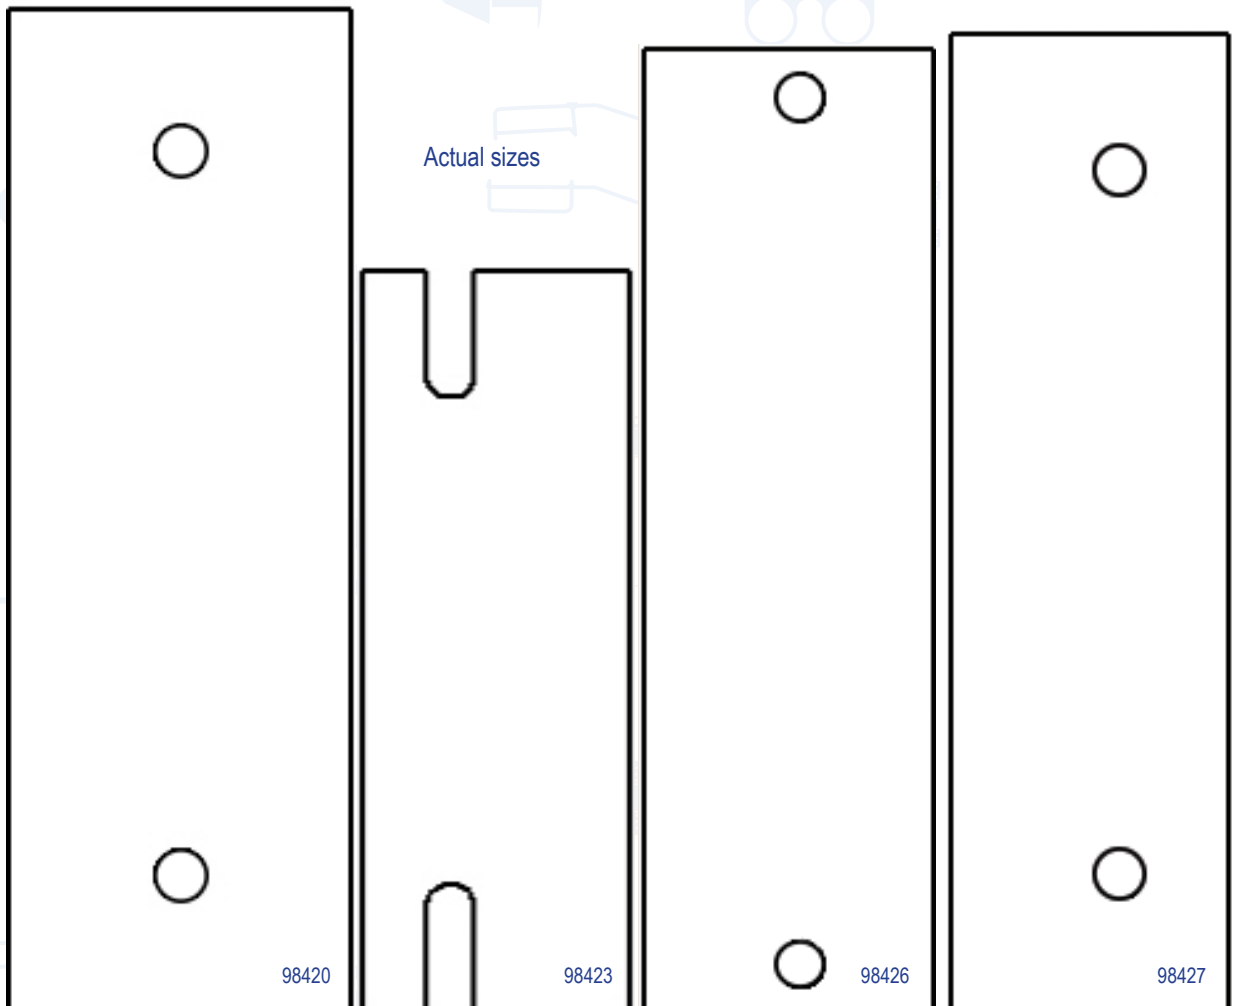

Chin Rest Paper

Chin Rest Paper for Slit Lamp (universal)

In a convenient dispensing box 98420
 1-3/4" x 5-1/8"
 500/box

In a convenient dispensing box 98422
 1-3/4" x 5-1/8"
 Mega Pack 1500/box
 (separated in 500's)

Chin Rest Paper Pins

Stainless steel, each
 Universal, will fit most
 slit lamps

98425

Plastic, each
 Universal, will fit most slit lamps

98428

OPTEGO / USA
 3391 E Hemisphere Loop
 Tucson, AZ 85706
 Phone 866-678-6723
 Fax 520-209-1586
 email@optego.com
 www.optegousa.com