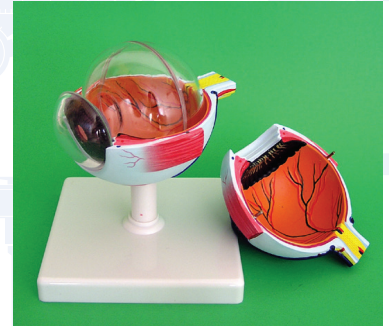

Eye Model with Muscles

93901

Detailed 2-inch eye model showing 6 extra-ocular muscles, lacrimal gland and full range of parts of the eye. Front hinged. Fully assembled version mounted on a solid plastic base.

Eye Model Small

93900

Highly detailed eye model, dissectable into 6 parts: top section, vitreous body, bottom section, lens, iris and cornea. Mounted on a plastic stand. Size: 3-1/2" x 3-1/2" x 4-3/8"

Eye Model Large

93902

Highly detailed eye model, dissectable into 6 parts: top section, vitreous body, bottom section, lens, iris and cornea. Mounted on a plastic stand. Size: 5-1/2" x 5-1/2" x 6 1/4"

OPTEGO / USA
 3391 E Hemisphere Loop
 Tucson, AZ 85706
 Phone 866-678-6723
 Fax 520-209-1586
 email@optego.com
 www.optegousa.com