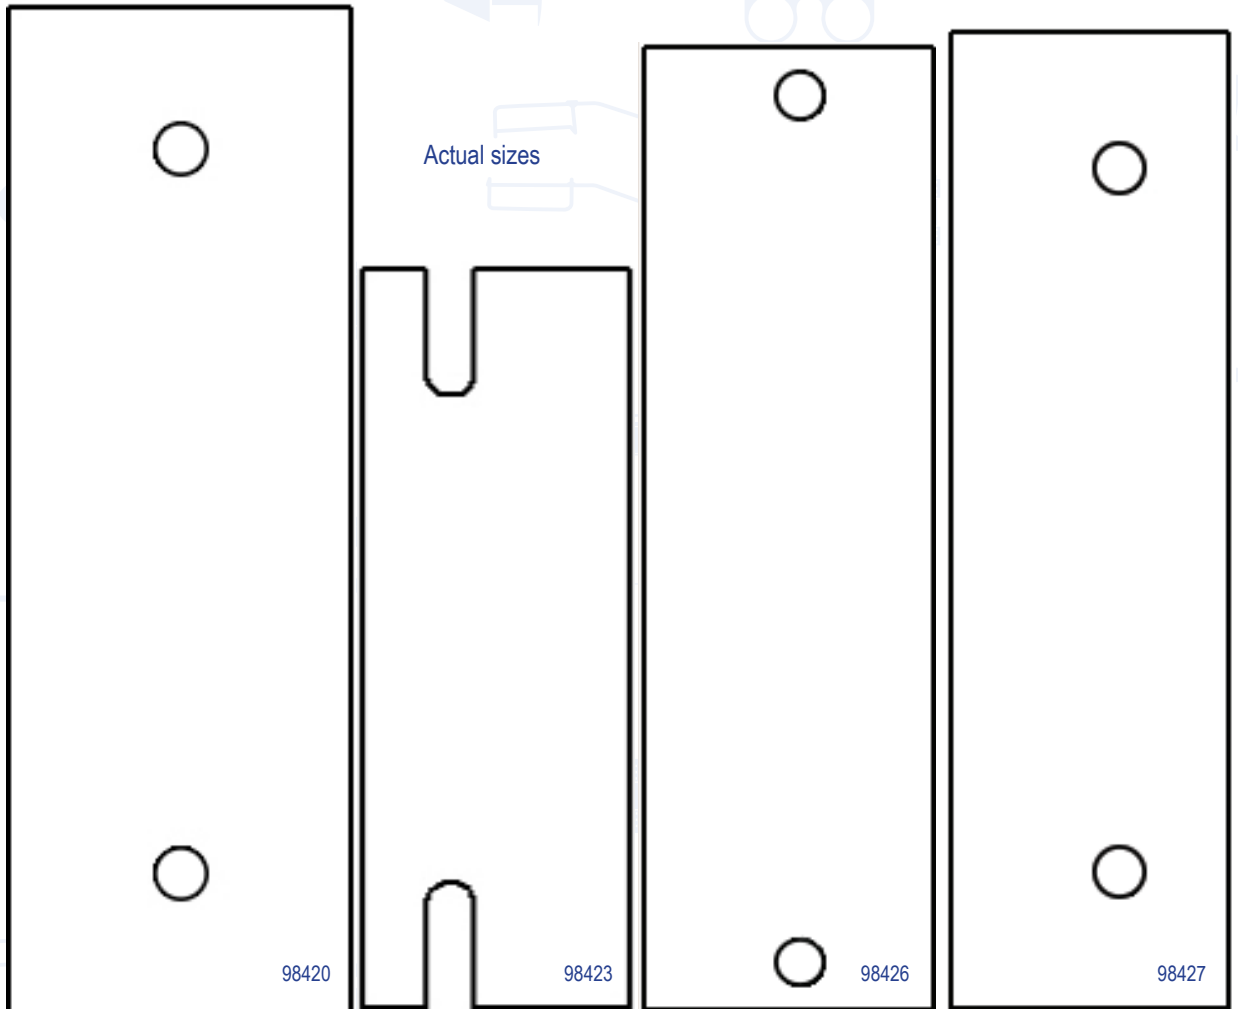

## Chin Rest Paper for Topcon Slit Lamp 98427

5-3/32" x 1-23/64"  
 500/pkg

## Chin Rest Paper Pins

Stainless steel, each  
 Universal, will fit most  
 slit lamps

Plastic, each  
 Universal, will fit most slit lamps

**OPTEGO / USA**  
 3391 E Hemisphere Loop  
 Tucson, AZ 85706  
 Phone 866-678-6723  
 Fax 520-209-1586  
 email@optego.com  
 www.optegousa.com