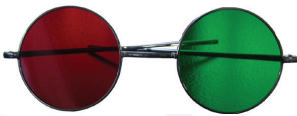

Phoropter Near Vision Rod 93692

detail of rod

Holds Phoropter clip with near vision card

Red-Green Glasses - reversible 9397

Red-Green reversible glasses
Chrome frame

Red-Green Glasses - adult 9374

1 pair
2 pairs

9374
93748

Plastic, 1 pair
adult size

Red lens on right side - green lens on left

Plastic, 2 pairs
adult size

1 pair red lens on right - green lens on left
1 pair red lens on left - green lens on right

Red-Green Glasses - pediatric size 9375

Plastic, 1 pair,
pediatric size
Frame color may vary

Barraquer Wire Speculum 8207

Barraquer Wire Speculum
Solid blades, reusable
Adult (matte finish)
Blade Width: 14 mm
Blade Spread: 19 mm

Alcohol Dispenser 9949

Highly detailed eye model, dissectable into 6 parts: top section, vitreous body, bottom section, lens, iris and cornea. Mounted on a plastic stand. 3-1/2" x 3-1/2" x 4-3/8"

Eye Model Large 93902

Highly detailed eye model, dissectable into 6 parts: top section, vitreous body, bottom section, lens, iris and cornea. Mounted on a plastic stand. 5-1/2" x 5-1/2" x 6 1/4"