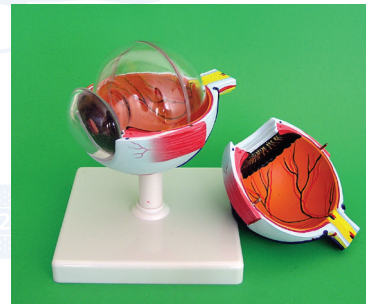

Liquid well pump
7.6 fl.oz.(225 ml)

Excellent for dispensing isopropyl alcohol. The clear bottle allows for fluid level visibility. Unique push design, preventing cross contamination.

Eye Model with Muscles 93901

Detailed 2-inch eye model showing 6 extra-ocular muscles, lacrimal gland and full range of parts of the eye. Front hinged. Fully assembled version mounted on a solid plastic base.

Eye Model Small 93900

Highly detailed eye model, dissectable into 6 parts: top section, vitreous body, bottom section, lens, iris and cornea. Mounted on a plastic stand. 3-1/2" x 3-1/2" x 4-3/8"

Eye Model Large 93902

Highly detailed eye model, dissectable into 6 parts: top section, vitreous body, bottom section, lens, iris and cornea. Mounted on a plastic stand. 5-1/2" x 5-1/2" x 6 1/4"